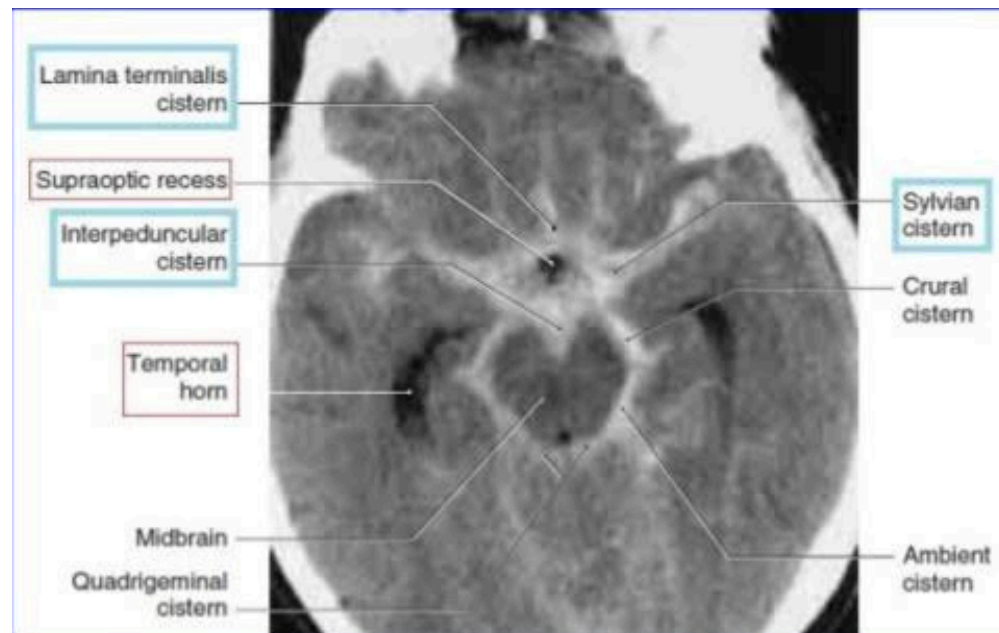

## SUBARACHNOID CISTERNS

Understanding the subarachnoid cisterns is crucial for comprehending the cerebrospinal fluid (CSF) dynamics and their role in supporting and protecting the central nervous system.

# VISUAL REPRESENTATION

Median sagittal section to show the subarachnoid cisterns & circulation of CSF

# OVERVIEW

- **Definition and Location :**Subarachnoid cisterns are spaces within the subarachnoid space, filled with cerebrospinal fluid (CSF).
- **They are located between the arachnoid and pia mater layers of the meninges.**
- **CSF Circulation:** These cisterns play a vital role in the circulation and absorption of CSF throughout the central nervous system.
- **CSF is produced in the ventricles and circulates through the subarachnoid space, nourishing and protecting the brain.**
- **Clinical Significance:** Disorders affecting the subarachnoid cisterns, such as blockages or hemorrhages, can lead to increased intracranial pressure and neurological symptoms.