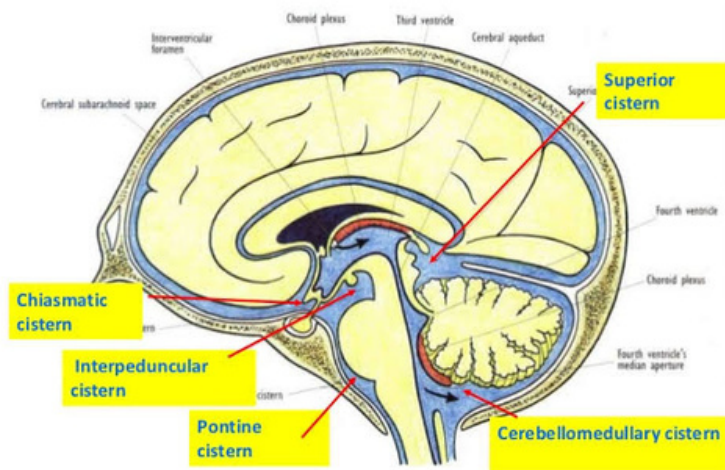

## SUBARACHNOID CISTERNS

Understanding the subarachnoid cisterns is crucial for comprehending the cerebrospinal fluid (CSF) dynamics and their role in supporting and protecting the central nervous system.

# VISUAL REPRESENTATION

Median sagittal section to show the subarachnoid cisterns & circulation of CSF

# OVERVIEW

- **Definition and Location :**Subarachnoid cisterns are spaces within the subarachnoid space, filled with cerebrospinal fluid (CSF).
- **They are located between the arachnoid and pia mater layers of the meninges.**
- **CSF Circulation:** These cisterns play a vital role in the circulation and absorption of CSF throughout the central nervous system.
- **CSF is produced in the ventricles and circulates through the subarachnoid space, nourishing and protecting the brain.**
- **Clinical Significance:** Disorders affecting the subarachnoid cisterns, such as blockages or hemorrhages, can lead to increased intracranial pressure and neurological symptoms.